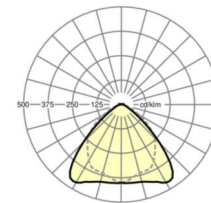

CHARACTERISTICS

Order number	19510024260
EAN number	4020863426263
Commodity code	94051190
Certification mark	IP 20, Protection class I, ENEC10 VDE, F, HACCP DIN10500/Food/IFS-application-related suitability/BRC, Indoor, CE
Impact resistance (IK rating)	IK03 (-20°C bis 25°C)
Ambient temperatur	ta -20°C to 25°C
Warranty period	5 years
State funding programs	BEG - Federal funding for efficient buildings (valid only for Germany)

ELECTRICAL ENGINEERING

Controller	Electronic driver (1 pcs.)
System output	132W
Mains voltage	230V/50Hz
Circuit breakers (inrush current)	7 pieces/B10, 12 pieces/B16, 12 pieces/C10, 20 pieces/C16
Energy efficiency class/light source	C

LIGHTING TECHNOLOGY

Placement	LED, Colour rendering/Light colour CRI ≥ 80 / 3000K
Colour tolerance (MacAdam)	3SDCM
Nominal luminous flux	19876lm
LED service life	50000h L80/B10 (Tq 25°C), 70000h L80/B50 (Tq 25°C)
Luminaire luminous efficiency	151lm/W
Beam angle	95° (C0) / 95° (C90)
UGR lat./long.	24.4 / 25.8

MECHANICS

Housing colour	traffic white RAL 9016
Dimensions (LxWxDxH)	2299mm x 55mm x 37mm
Weight (net)	2.2kg
Type of installation	Mounting rail system installation, Light structure

Dimensions

L	2299 mm	Length
B	55 mm	Width
H	37 mm	Height

DEEP-LINK

<https://www.regiolux.de/en/article/19510024260>

Reference	LED 21000lm 830
ηLB	100 %
Φ ↓/↑	98 % / 2 %
UGR lat./long.	24.4 / 25.8